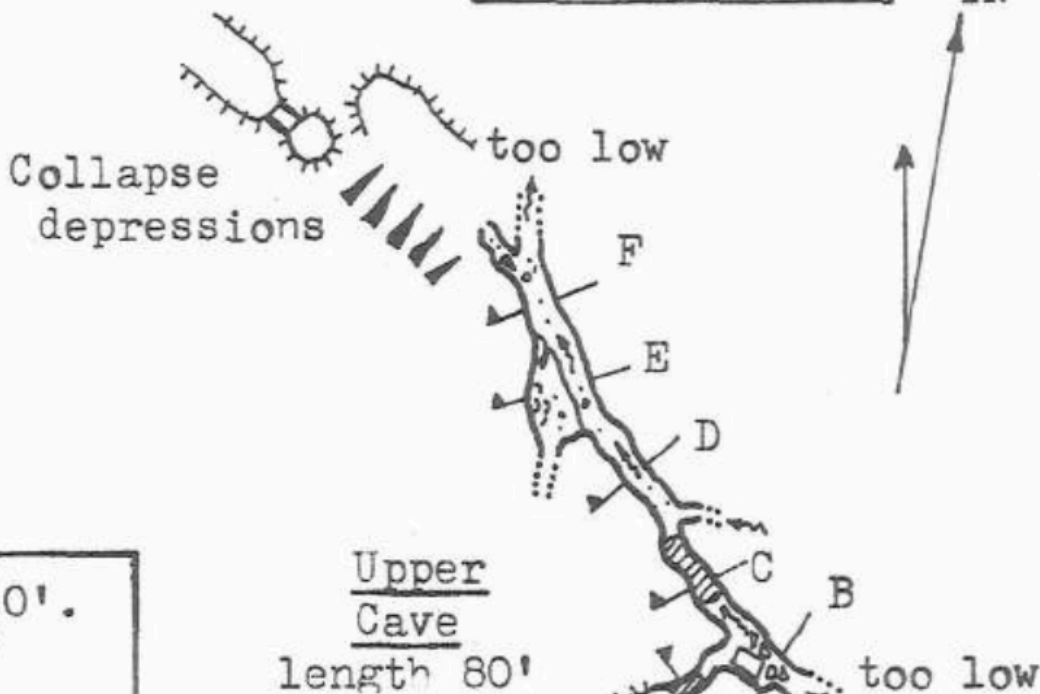

CLARGILLSIDE CAVES

Clargill, Alston.

N.G.R. NY 772367 Alt.c.1,850'.

MSG survey BCRA Gr.3b 11-10-75

(surface survey Gr.5b.)

CROSS SECTIONS