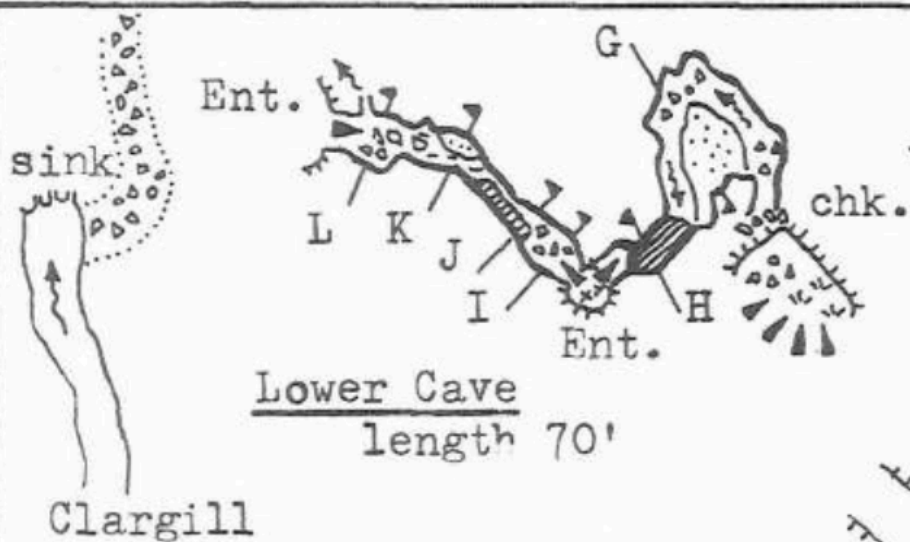

CLARGILLSIDE CAVES

Clargill, Alston.

N.G.R. NY 772367 Alt.c.1,850'.

MSG survey BCRA Gr.3b 11-10-75

(surface survey Gr.5b.)

CROSS SECTIONS