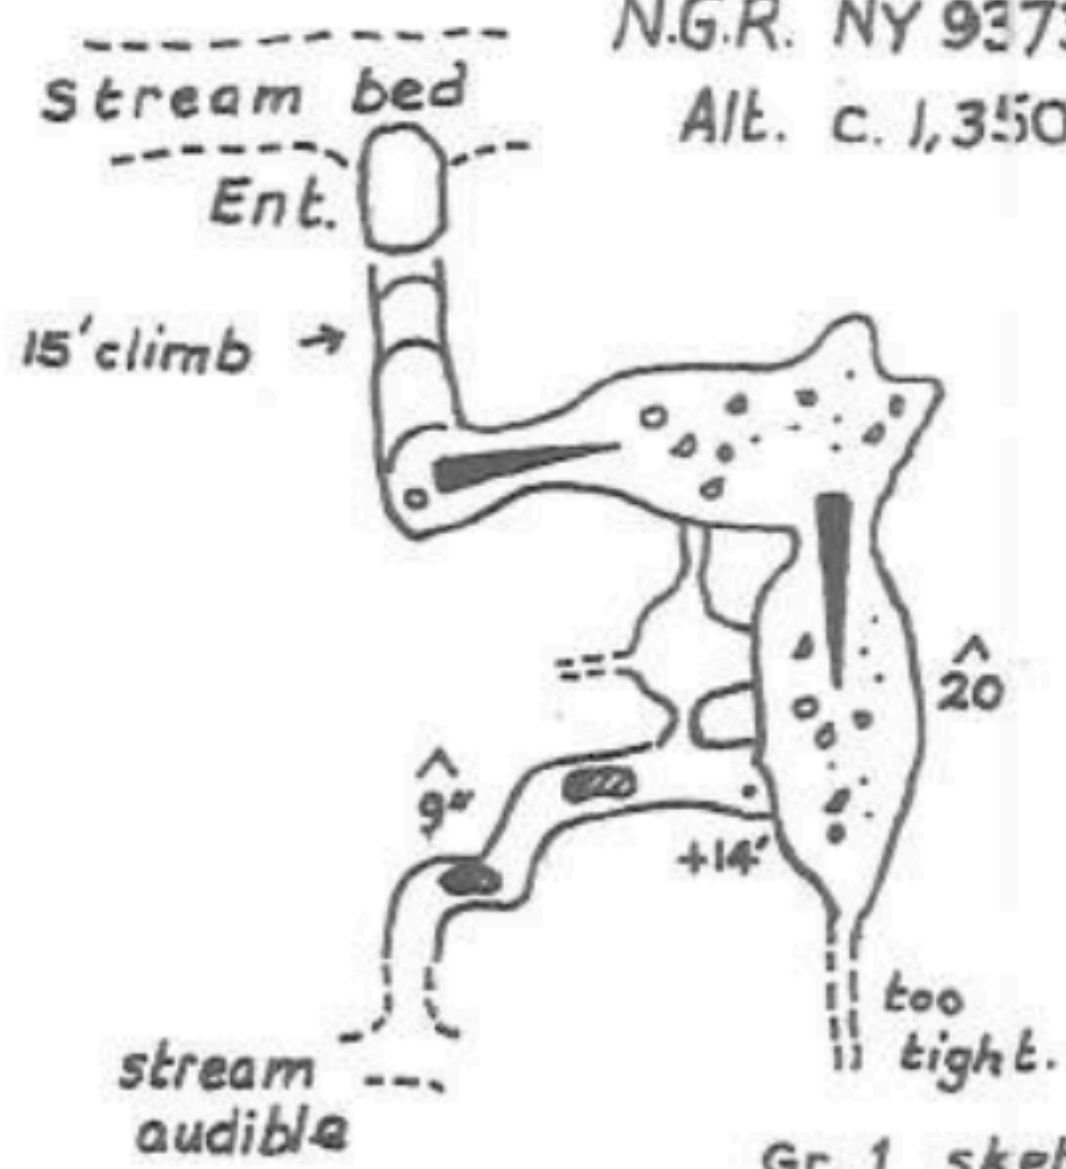

COVING SIKE POT

N.G.R. NY 937305

Alt. c. 1,350'

Gr. 1 sketch

G. Stevens 21-5-76