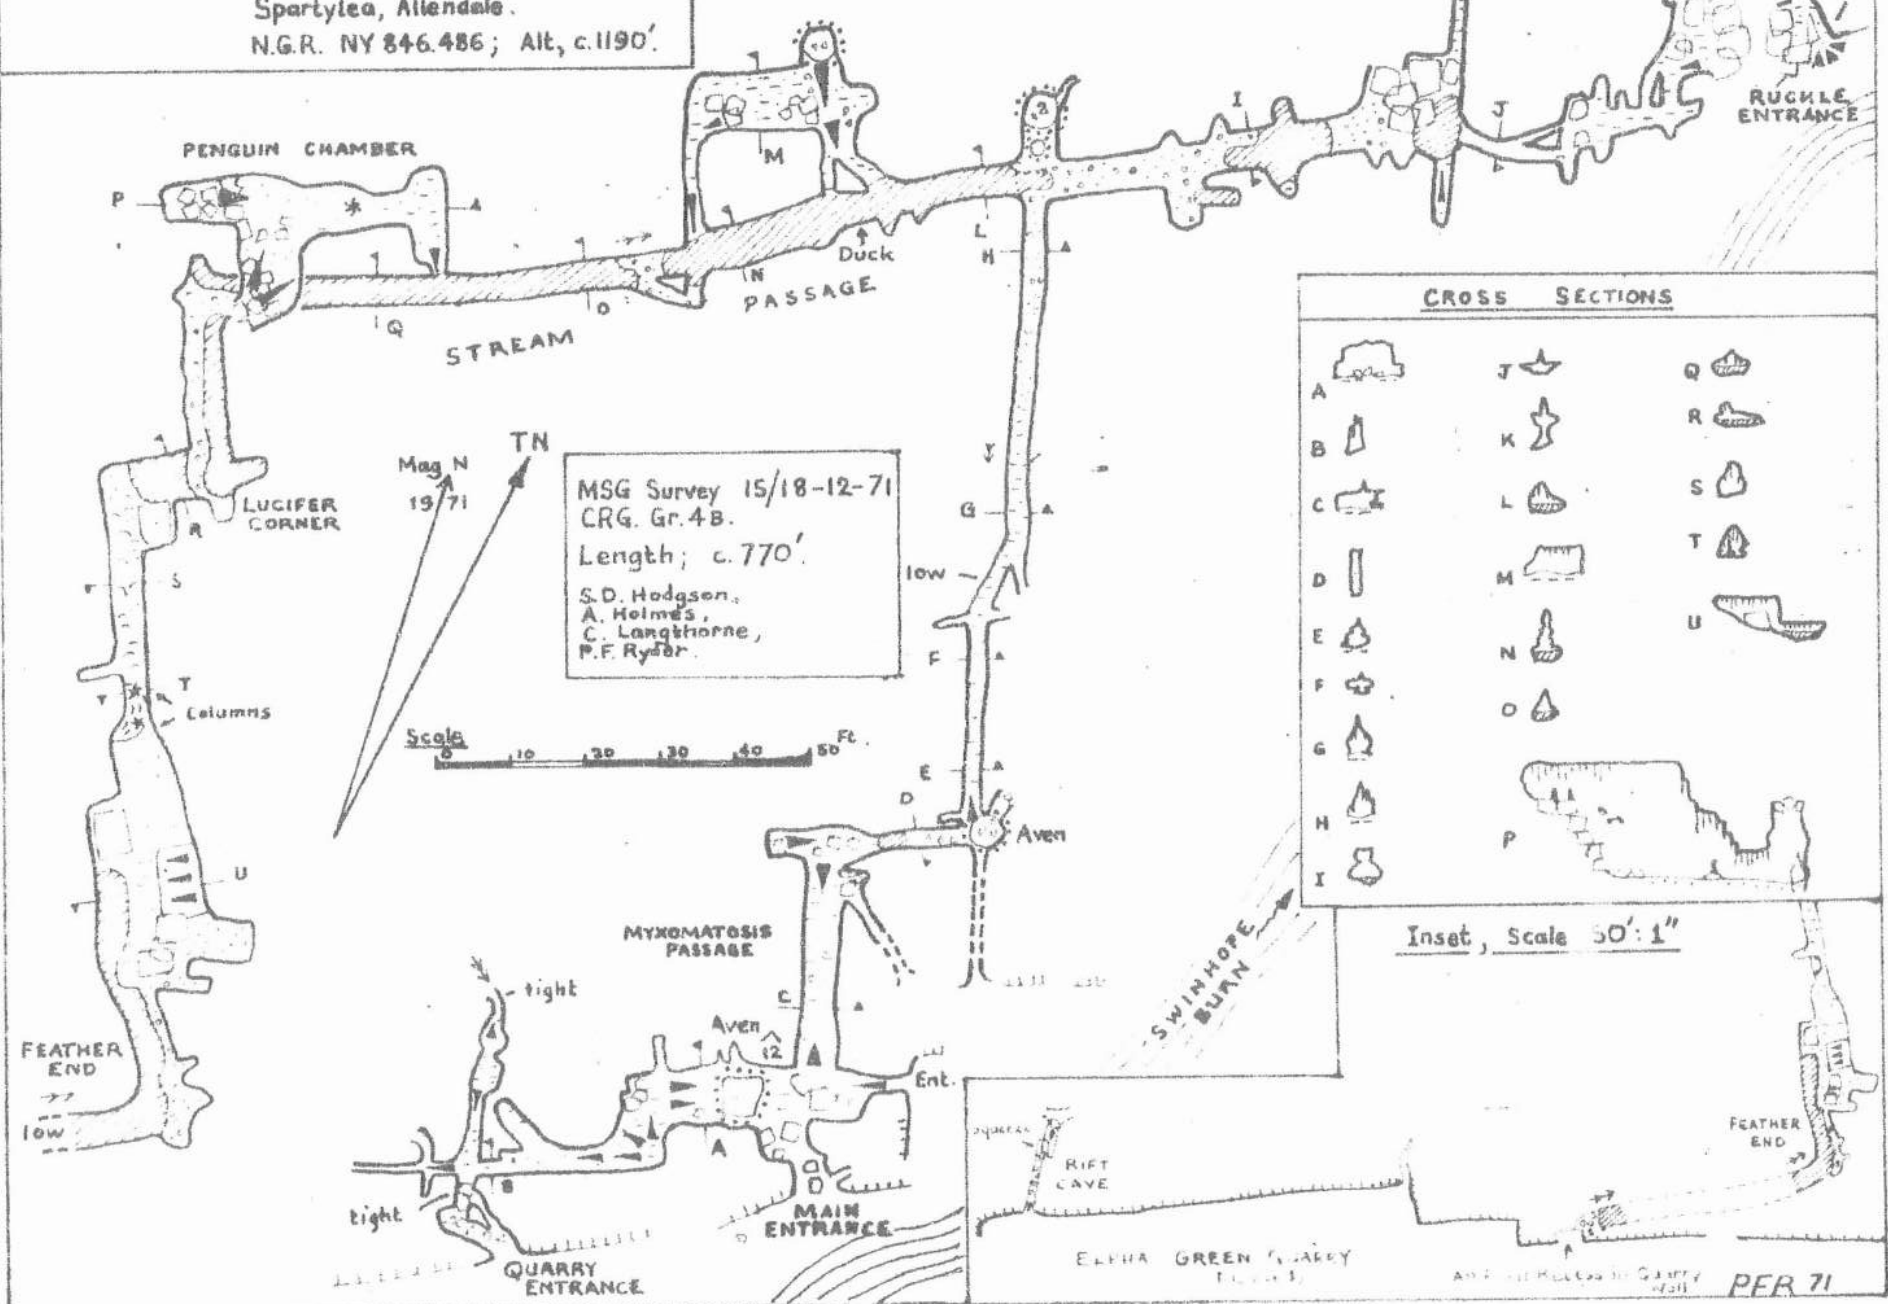

ELPHA GREEN CAVES,

Spartylea, Allendale.
N.G.R. NY 846.486; Alt, c.1190'.

MSG Survey 15/18-12-71
CRG. Gr.4B.
Length; c.770'.
S.D. Hodgson,
A. Holmes,
C. Langthorne,
P.F. Ryder.

CROSS SECTIONS

A	J	Q
B	K	R
C	L	S
D	M	T
E	N	U
F	O	
G		
H		
I		