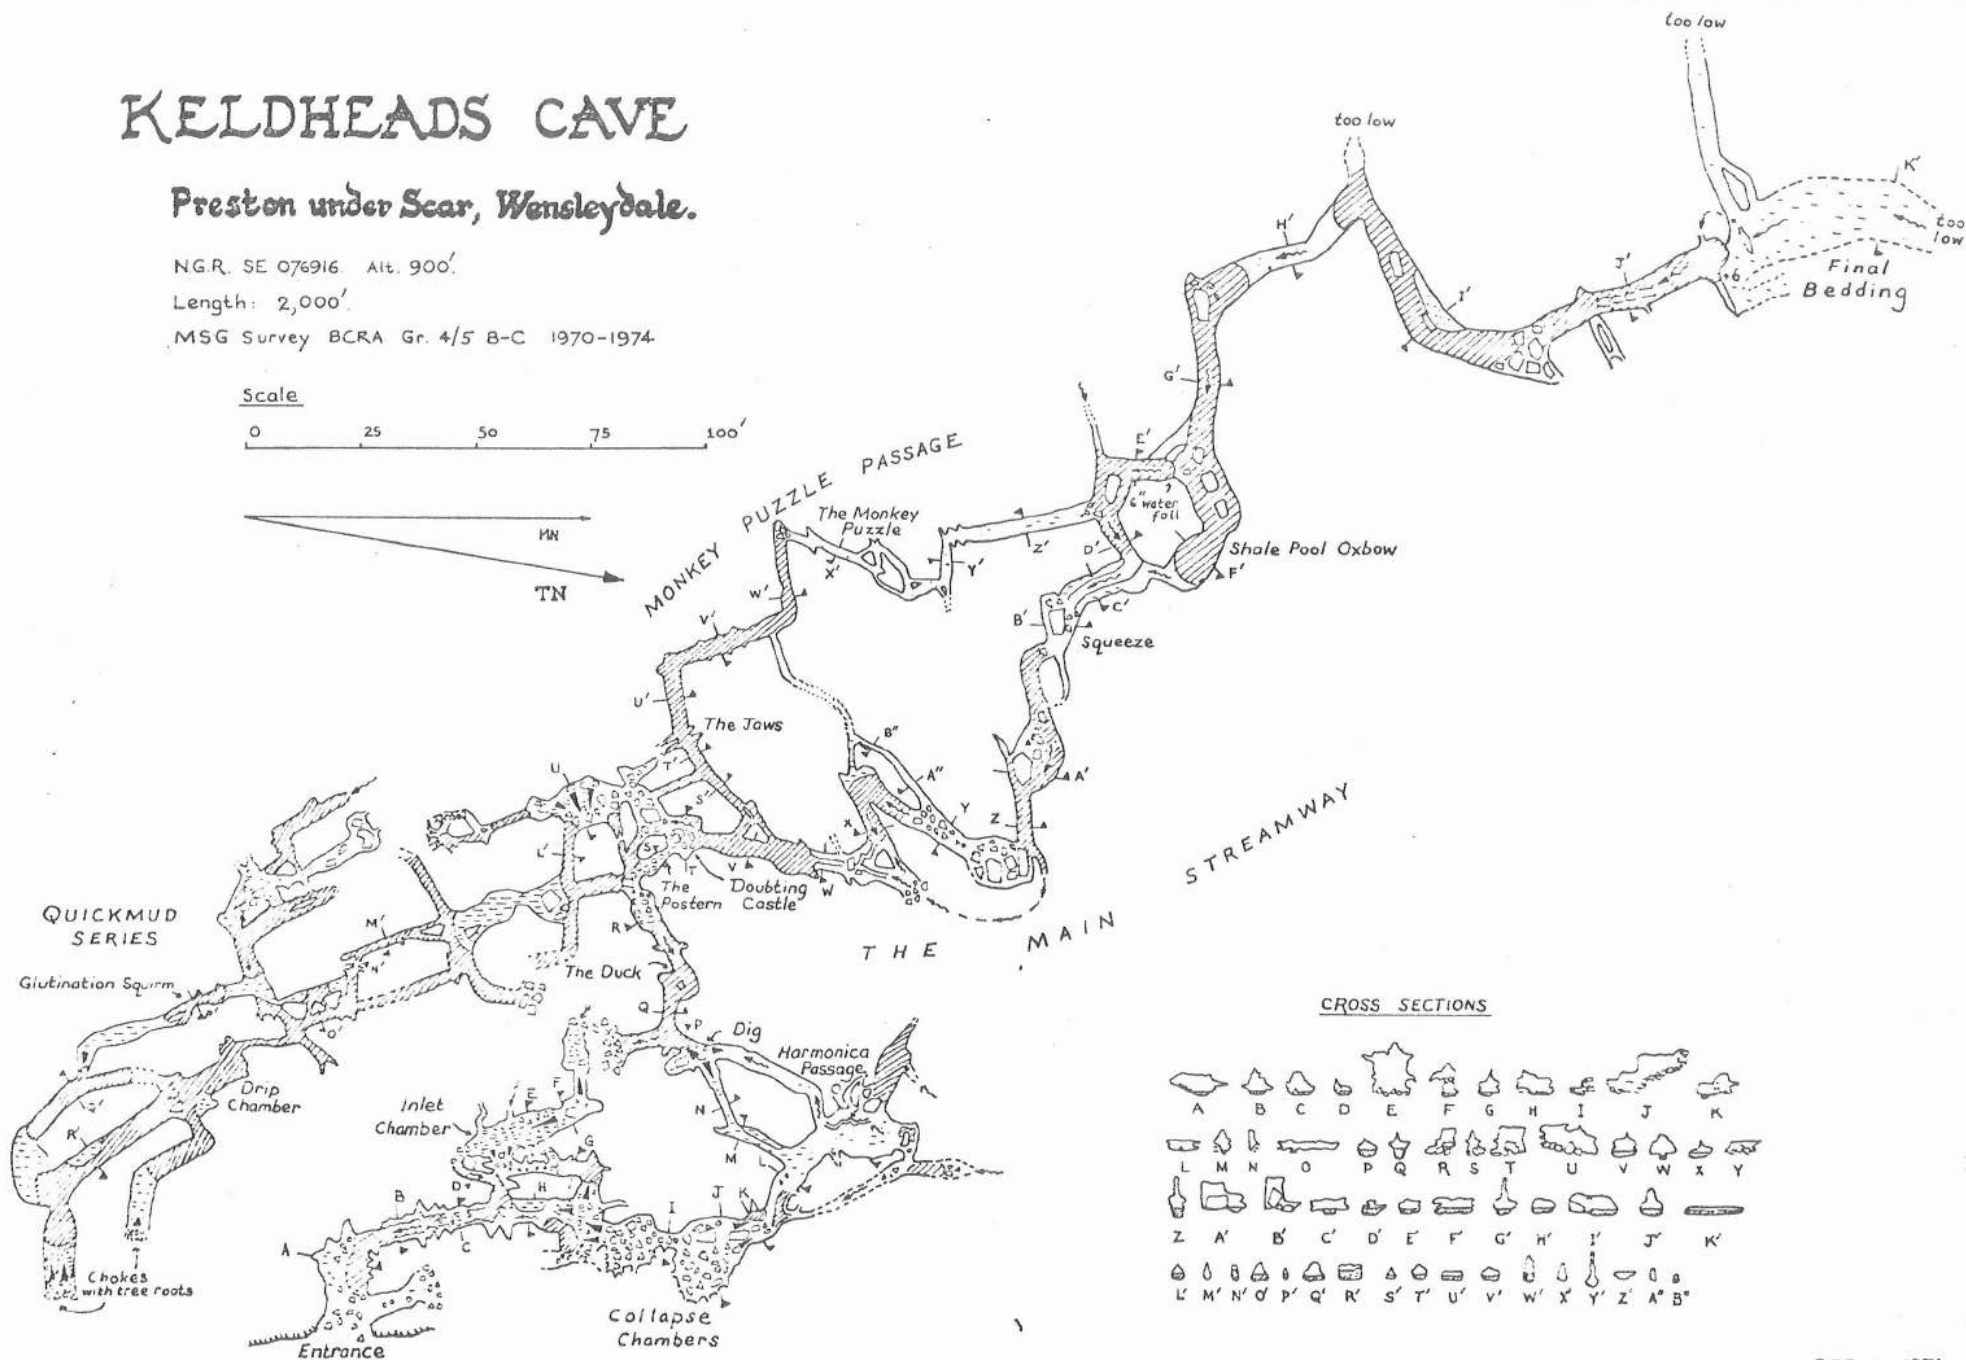

# KELDHEADS CAVE

Preston under Scar, Wensleydale.

NGR. SE 076916 Alt. 900'

Length: 2,000'

MSG Survey BCRA Gr. 4/5 B-C 1970-1974

Scale

### CROSS SECTIONS