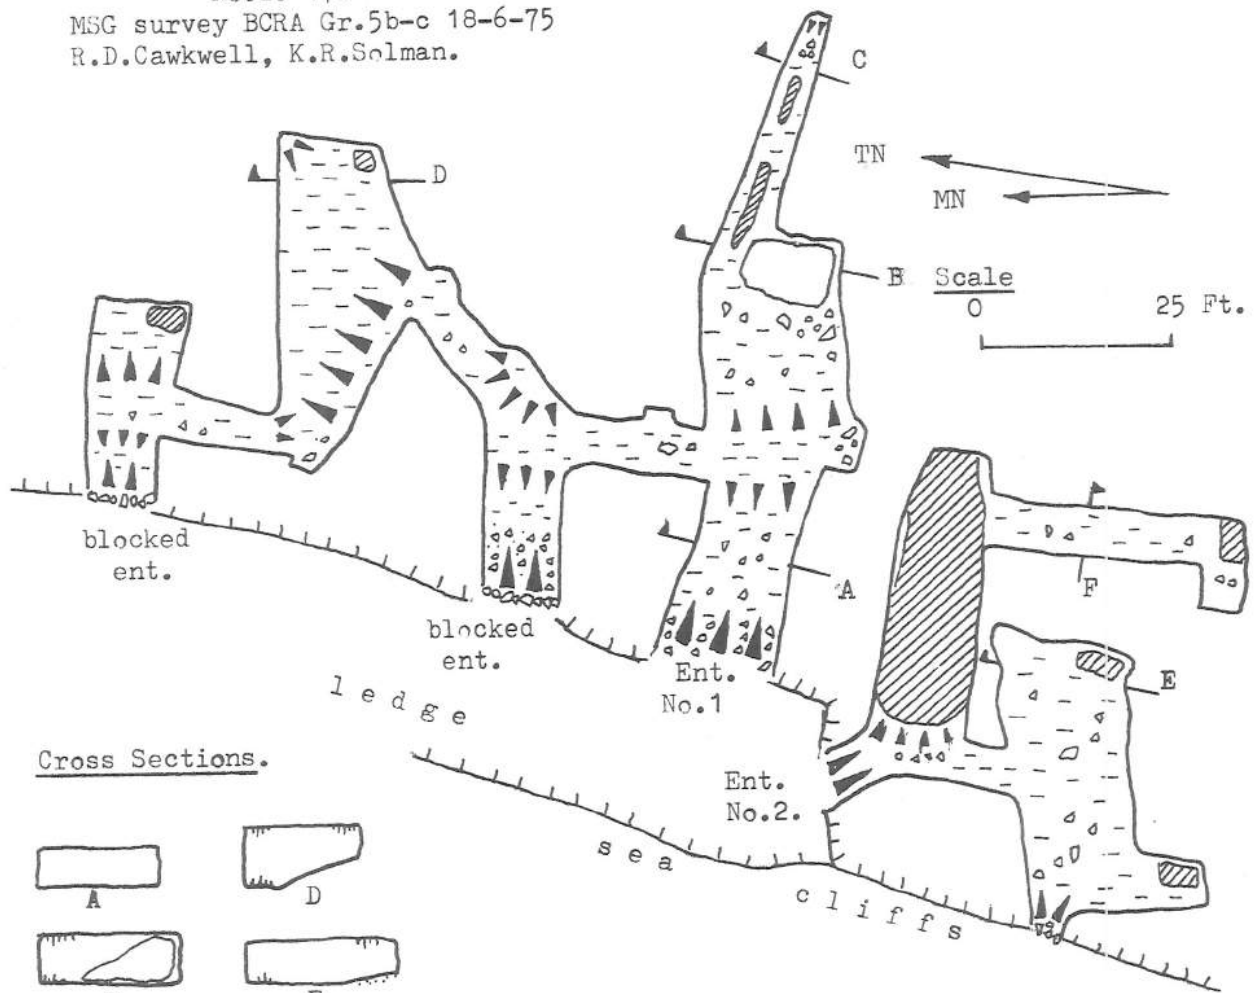

KETTLENESS ALUM MINES

Nos. 1 & 2, Kettleless, North Yorkshire.

N.G.R. NZ 832160 Alt.c.100'.

Length - No.1. 290'

No.2. 170'

MSG survey BCRA Gr.5b-c 18-6-75

R.D.Cawkwell, K.R.Solman.

Cross Sections.