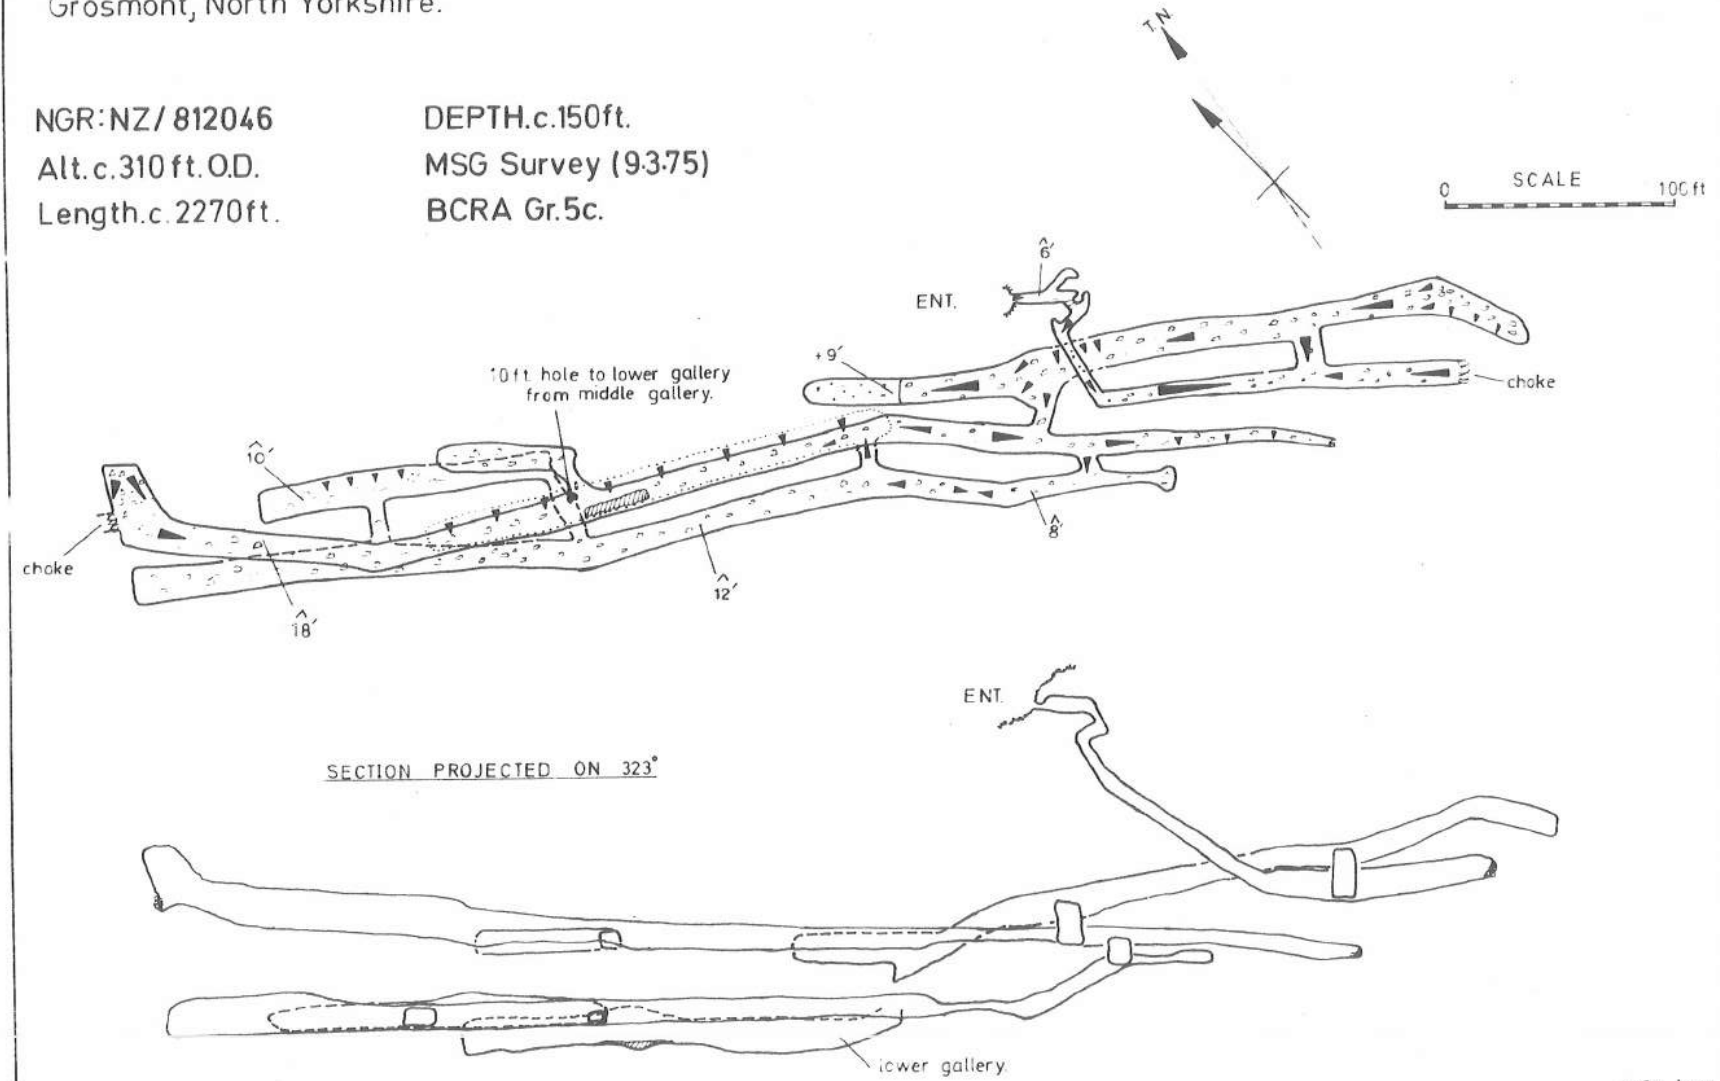

LEASE RIGG WHINSTONE MINE,

Grosmont, North Yorkshire.

NGR: NZ/812046

Alt. c. 310 ft. O.D.

Length. c. 2270 ft.

DEPTH. c. 150 ft.

MSG Survey (93.75)

BCRA Gr. 5c.

MRS '75