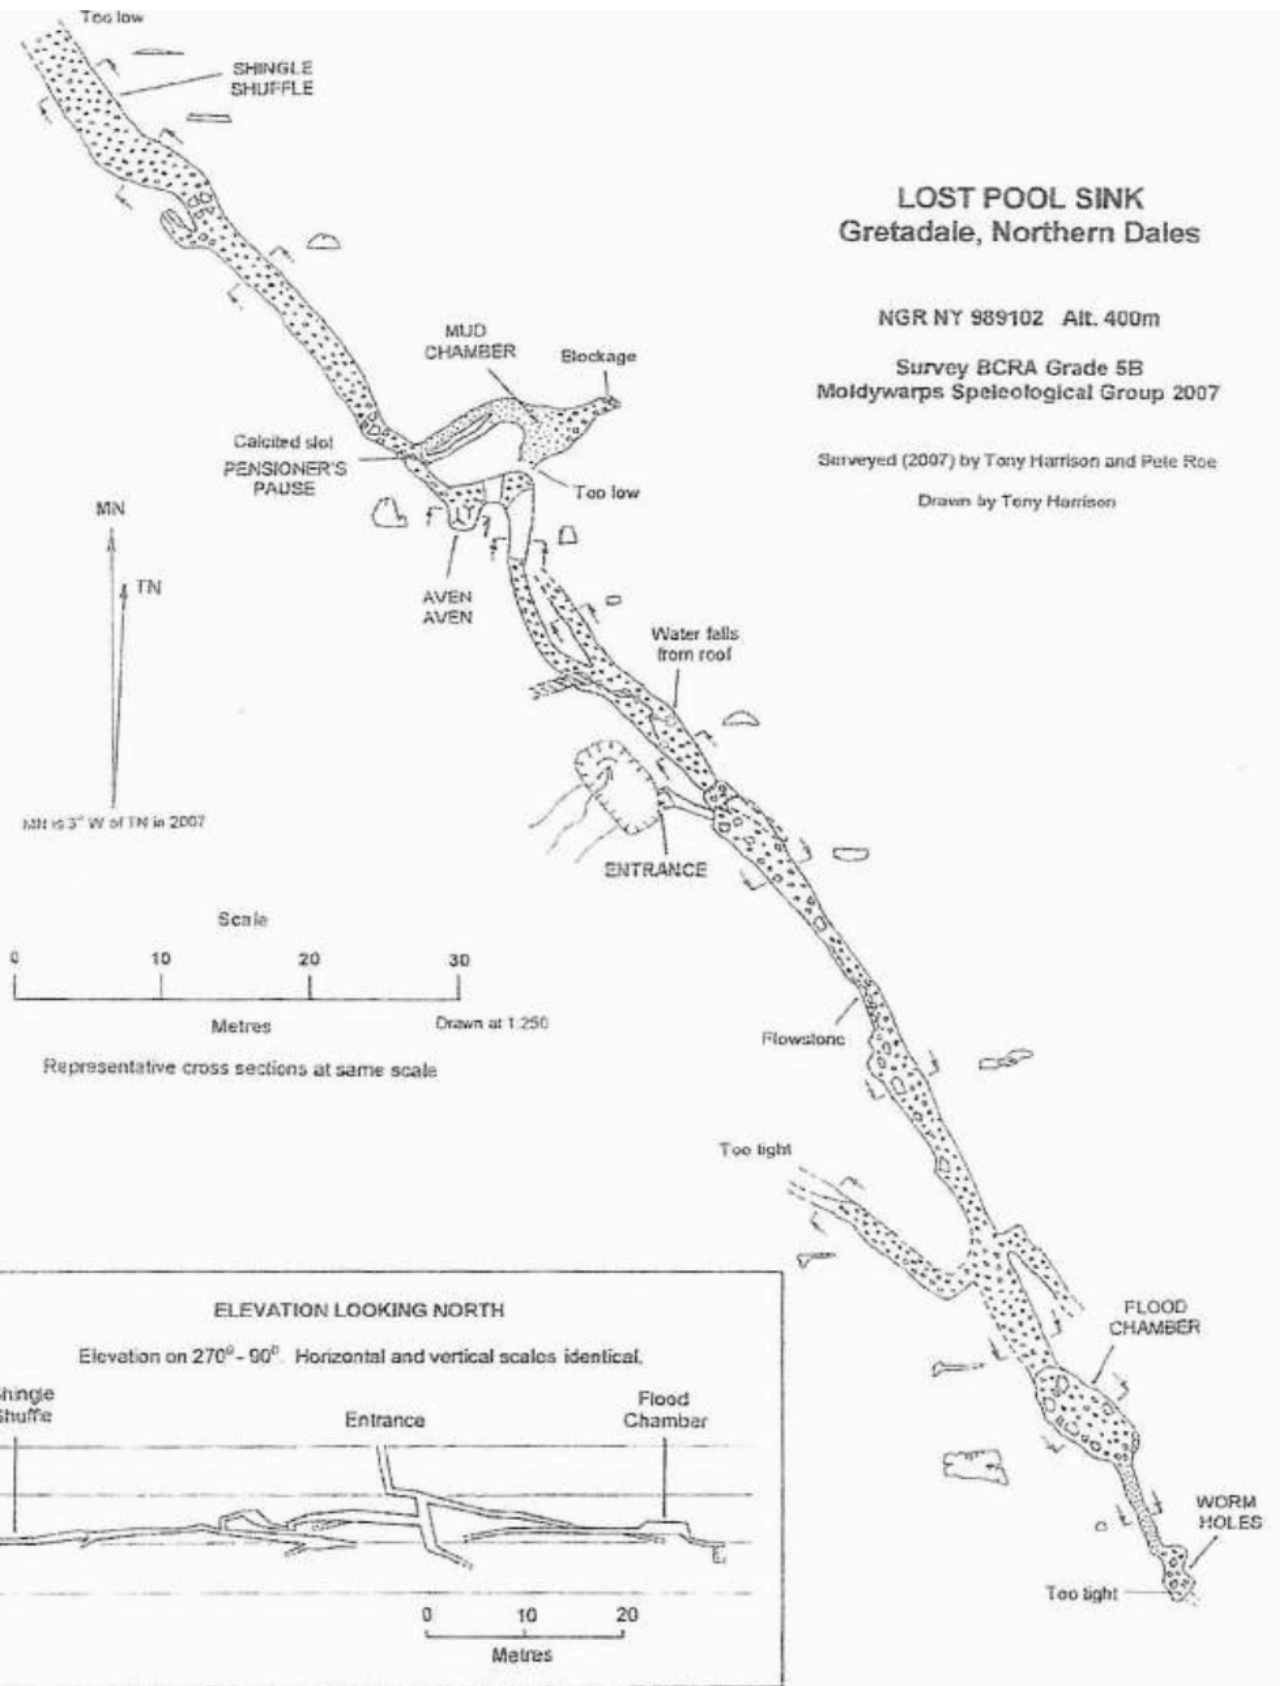

# LOST POOL SINK Gretadaie, Northern Dales

NGR NY 989102 Alt. 400m

Survey BCRA Grade 5B  
Moldywarps Speleological Group 2007

Surveyed (2007) by Tony Harrison and Pete Roe

Drawn by Tony Harrison

## ELEVATION LOOKING NORTH

Elevation on  $270^{\circ}$  -  $90^{\circ}$ . Horizontal and vertical scales identical.