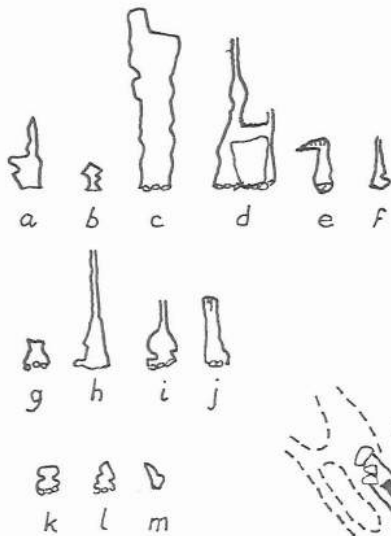

LOVERGILL CAVES

BUTTERTUBS PASS AREA

SINK CAVE

EAST CAVE

ENT

ENT

30' climb

10' climb

15' climb

15' pitch

STRAW RIFT

SOUTH EAST RIFT

CLIFFHANGER CHAMBER

TERROR FIRMA

BEARPIT SERIES

- A : 30' scale up
- B : 15' climb up
- C : 15' pitch down