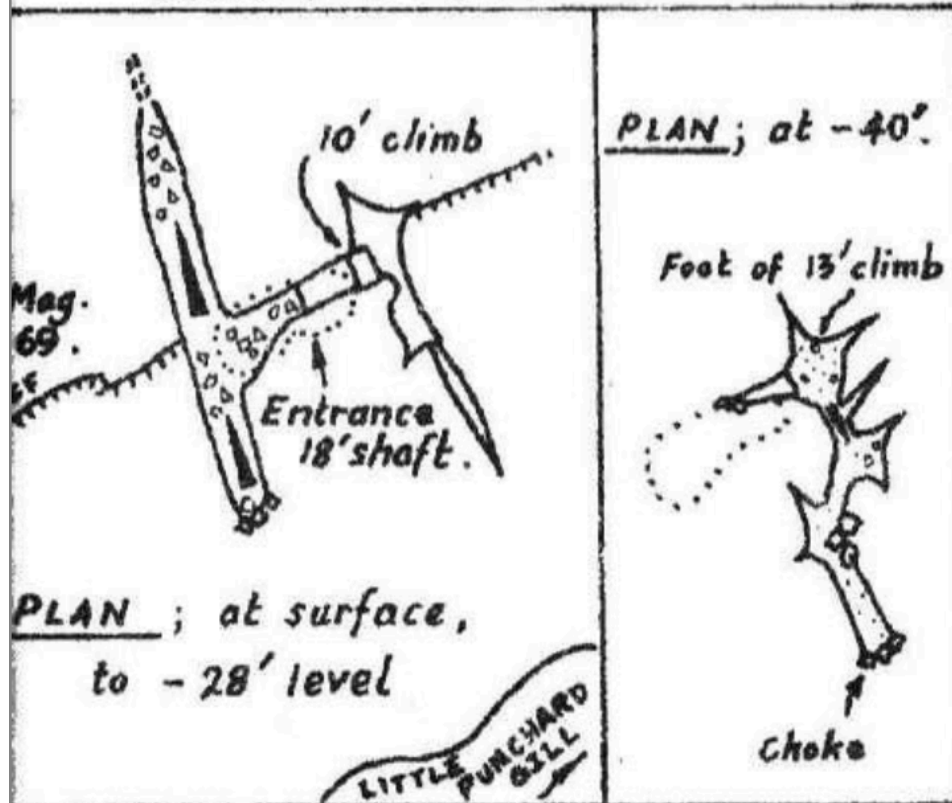

SILVER BIRCH POT

LITTLE PUNCHARD GILL

V.G.R. NY 959.035; Length 90'; Depth 45'.

Survey Gr. 4 B.

Scale; 1": 20'.

SECTION; Projected on 236°