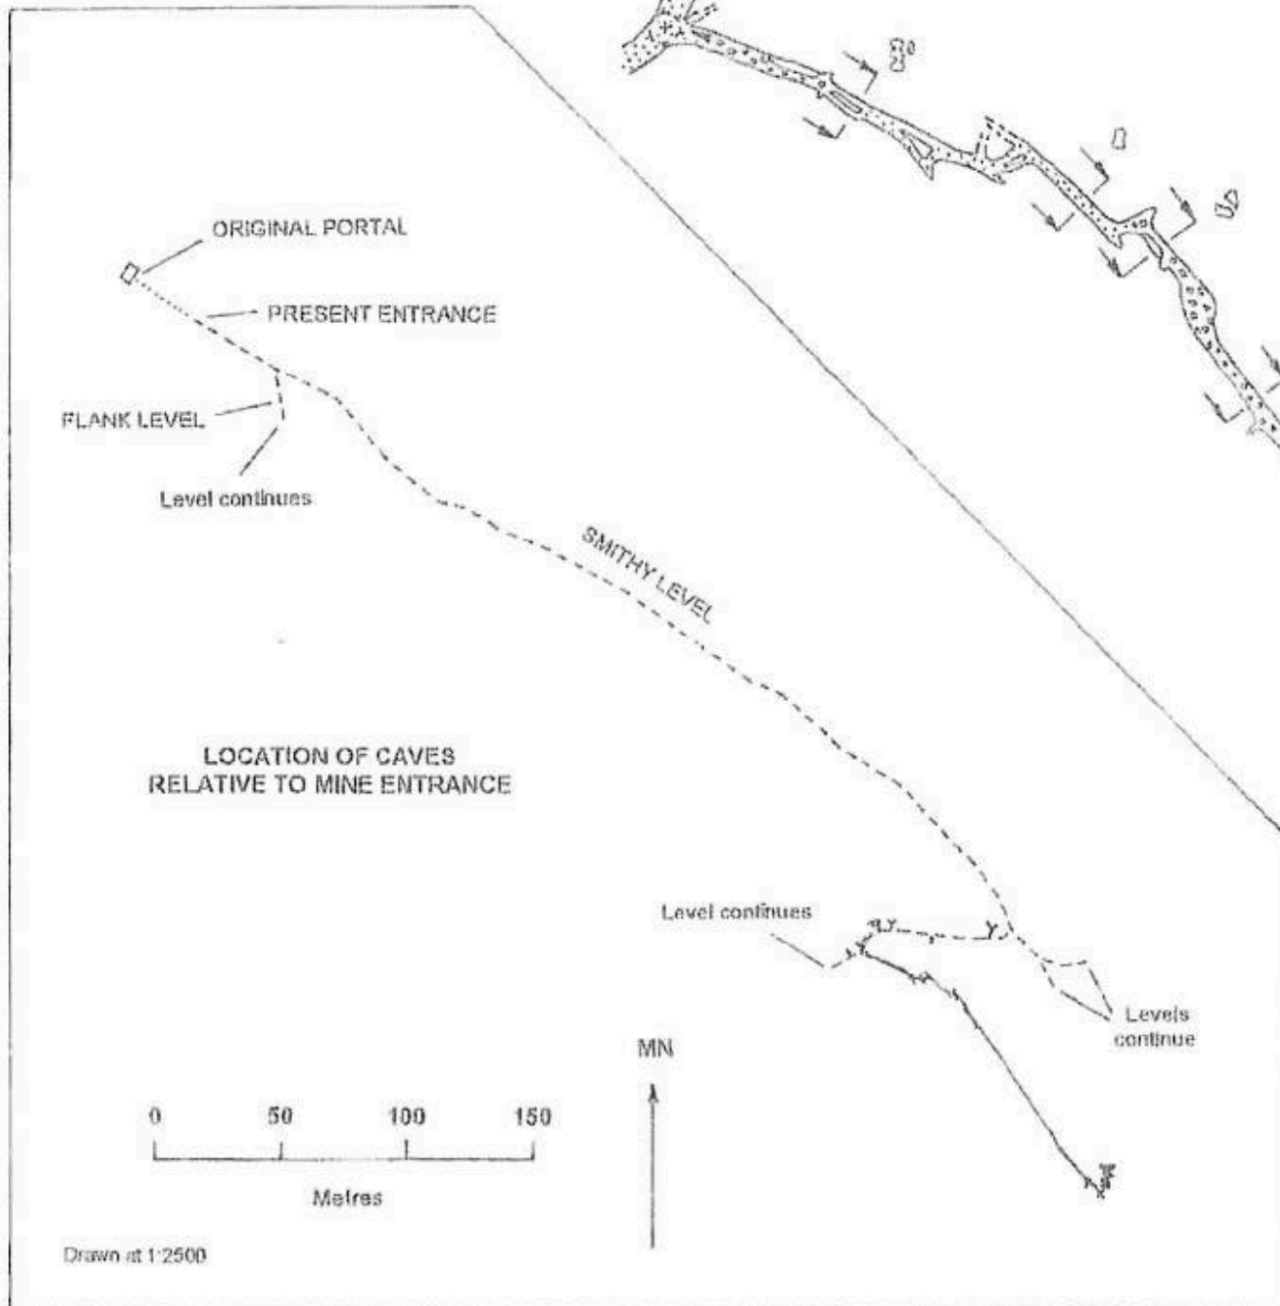

# SMITHY LEVEL CAVES Swaledale, Northern Dales

NGR SD 98629578 Alt. 460m

Survey BCRA Grade 5B  
Moldywarps Speleological Group 2007

Surveyed (2007) by Tony Harrison and John Dale

Drawn by Tony Harrison

Representative cross sections at same scale

Drawn at 1:500