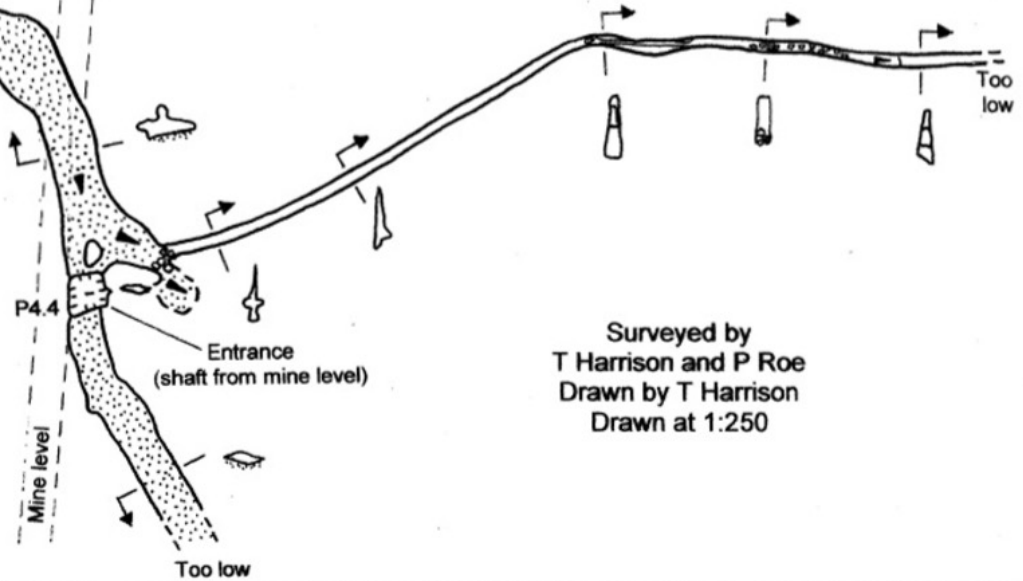

**SUMMER LODGE
EAST LEVEL CAVE
Swaledale, Northern Dales**

NGR (mine entrance) SD 96469509 Alt. 419m

Moldywarps Speleological Group
2014
Survey BCRA Grade 5B

Surveyed by
T Harrison and P Roe
Drawn by T Harrison
Drawn at 1:250